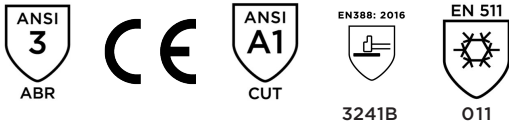

Performance Standards & Regulatory Compliance

REACH Compliant

Specifications

BRAND STYLE	DESCRIPTION	Gauge	SIZE	LENGTH	COLOR	PACKAGE
ActivArm® 23-173	Finishing: Fully Coated, Rough Coating Material: PVC Liner Material: Cotton Jersey Cuff Style: Safety Cuff		10, 11	265-295 mm, 10"-12"	Orange	• 12 pairs in a bag; 6 bags in a carton